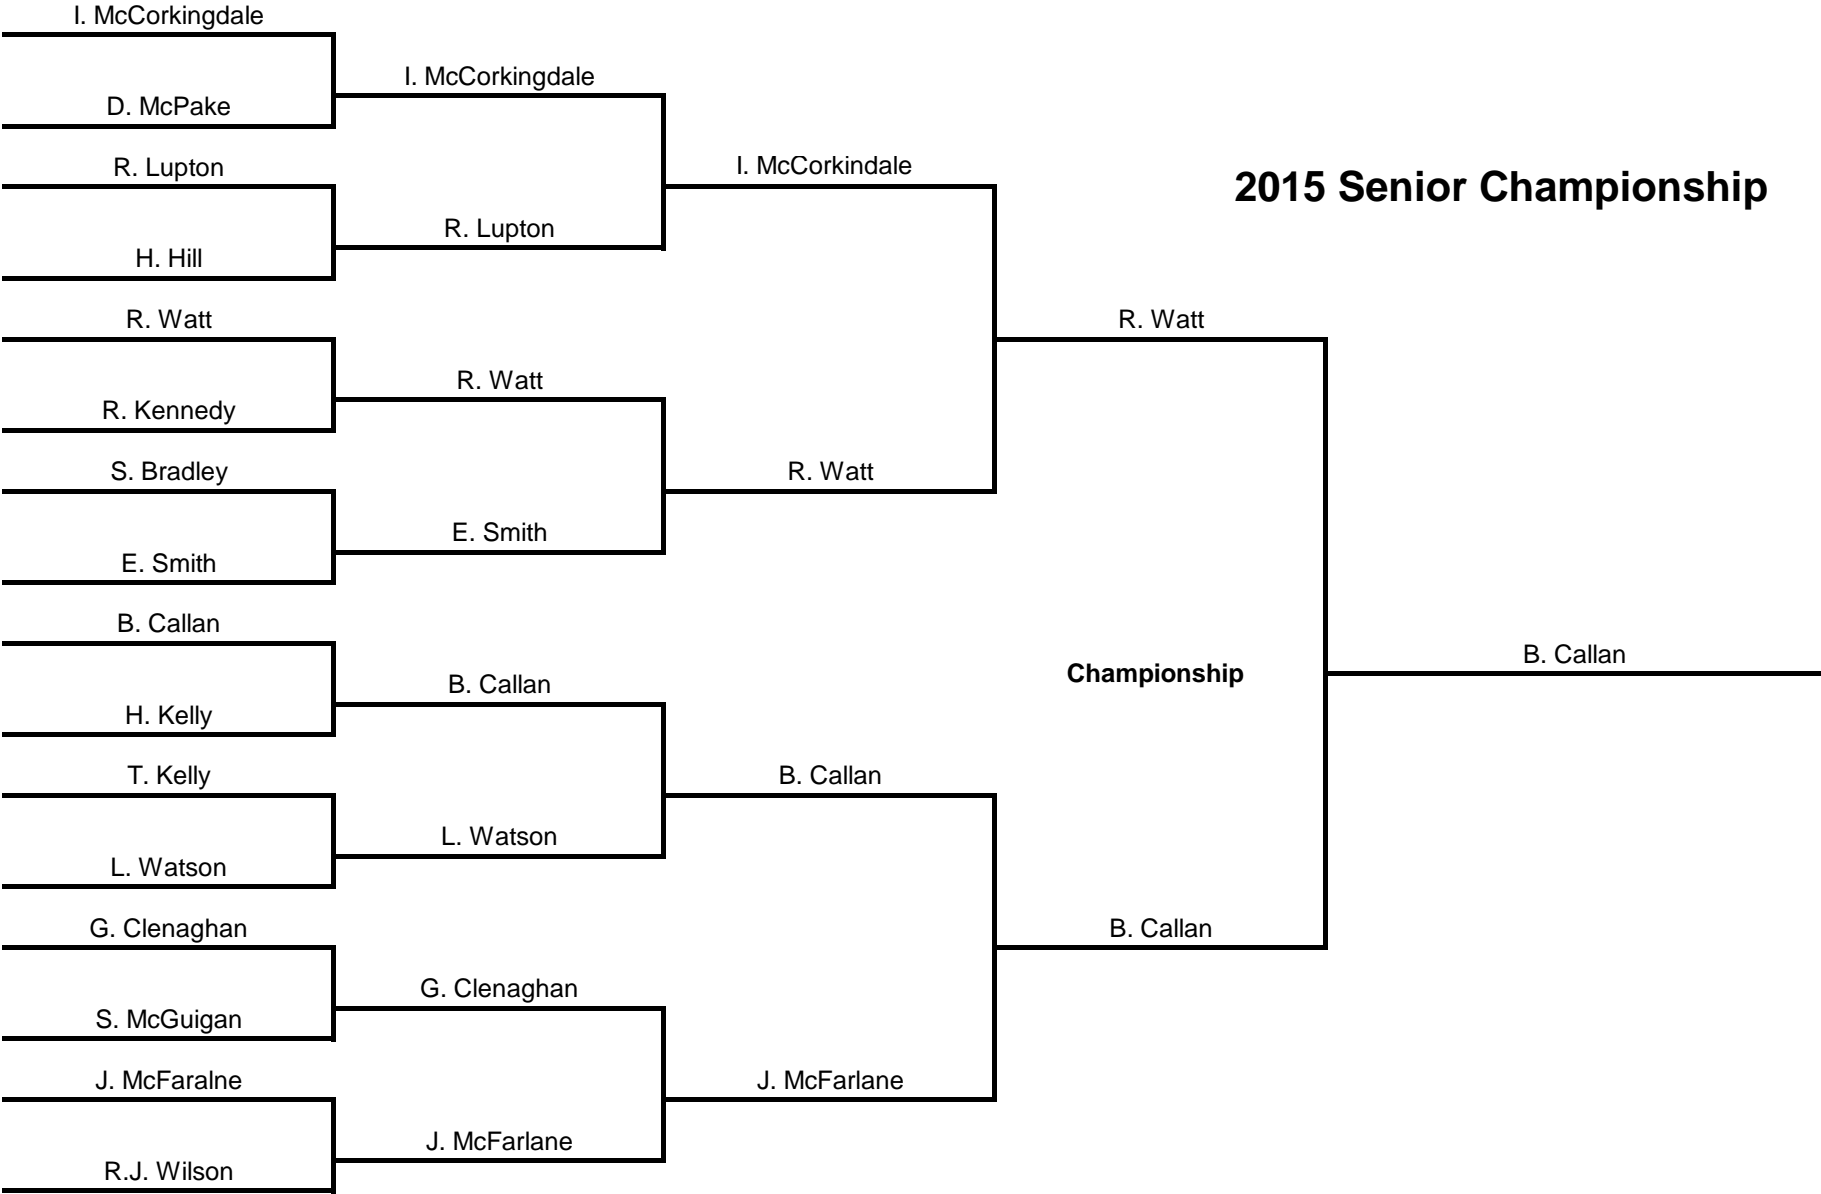

2015 Senior Championship

16 Slot Tournament Bracket