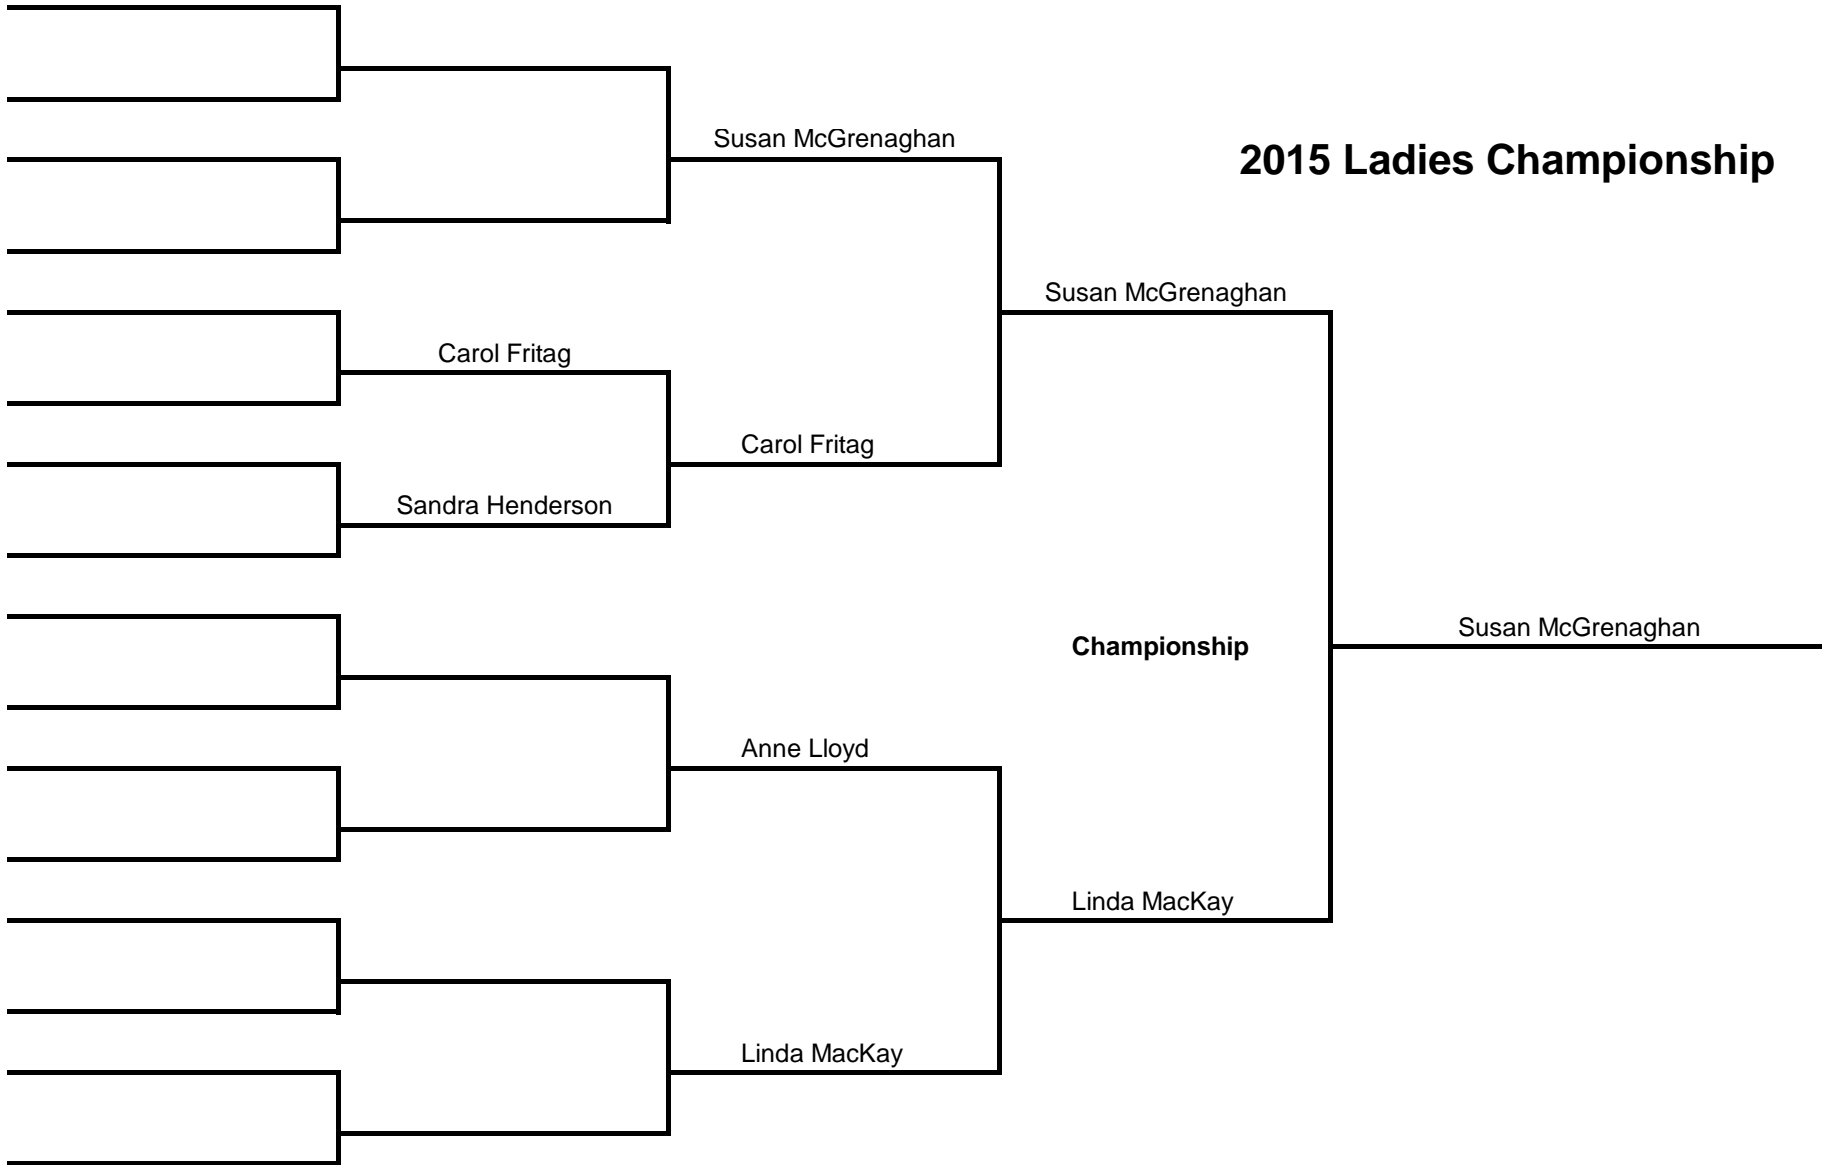

# 2015 Ladies Championship

16 Slot Tournament Bracket